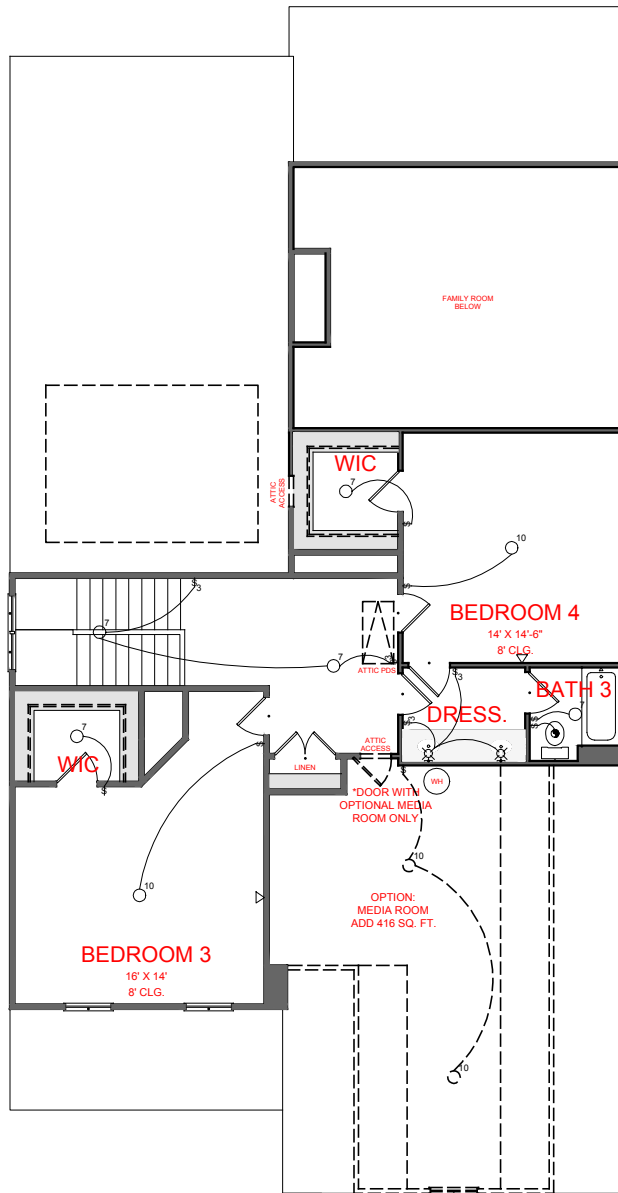

SECOND FLOOR PLAN

ELECTRICAL LEGEN

- CEILING LIGHT FIXTURE
- WALL LIGHT FIXTURE
- 7" LED DISK
- 10" LED DISK
- CEILING FAN
- FLOOD LIGHT FIXTURE
- DUPLEX FLOOR OUTLET
- TELEPHONE
- NETWORK/CABLE
- SWITCH
- 3-WAY SWITCH
- 4-WAY SWITCH
- MOTION SENSOR SWITCH
- EXHAUST FAN
- EXHAUST FAN/LIGHT
- SCONCE LIGHT FIXTURE

TAYLOR
FRONT ENTRY VERSION

JEFF LINDSEY COMMUNITIES
Live your dream.

SQUARE FOOTAGE

FIRST FLOOR:
SECOND FLOOR:
TOTAL: