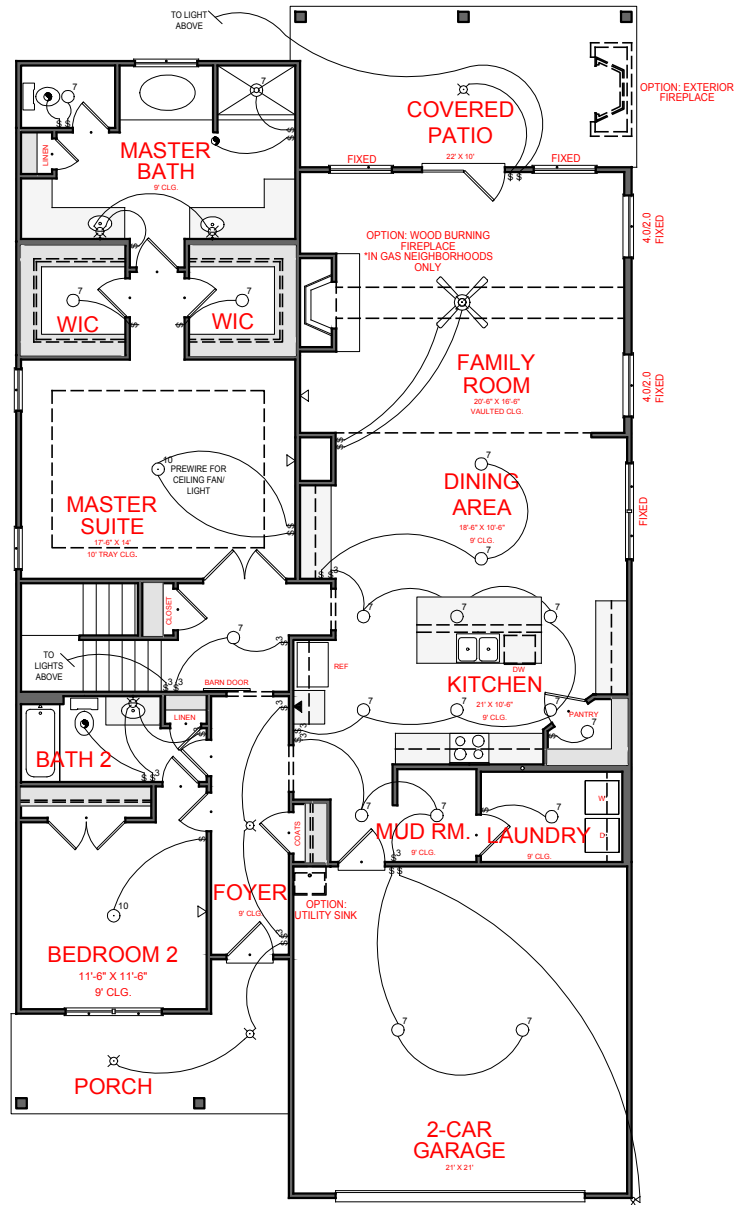

FIRST FLOOR PLAN

ELECTRICAL LEGEN

- CEILING LIGHT FIXTURE
- WALL LIGHT FIXTURE
- 7" LED DISK
- 10" LED DISK
- CEILING FAN
- FLOOD LIGHT FIXTURE
- DUPLEX FLOOR OUTLET
- TELEPHONE
- NETWORK/CABLE
- SWITCH
- 3-WAY SWITCH
- 4-WAY SWITCH
- MOTION SENSOR SWITCH
- EXHAUST FAN/LIGHT
- SCONCE LIGHT FIXTURE

TAYLOR
FRONT ENTRY VERSION

JEFF LINDSEY COMMUNITIES
Live your dream.

SQUARE FOOTAGE
FIRST FLOOR:
SECOND FLOOR:
TOTAL: